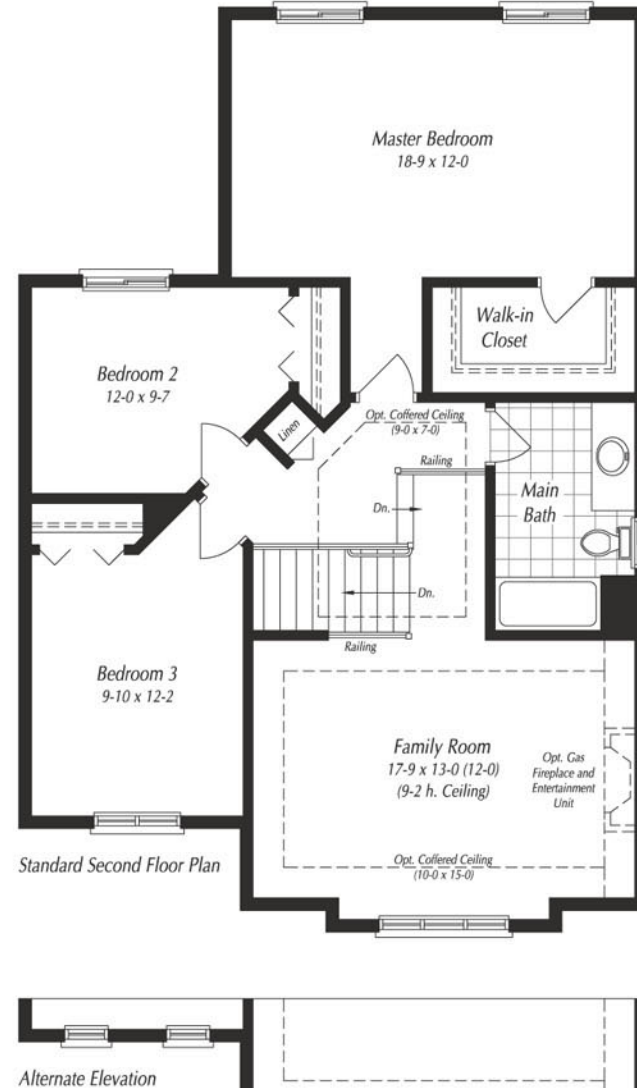

Basement Plan

Main Floor Plan

Standard Second Floor Plan

Optional 4 Bedroom Plan

Second Floor w/ Optional Ensuite

BEAUJOLAIS
1873 SQ. FT.