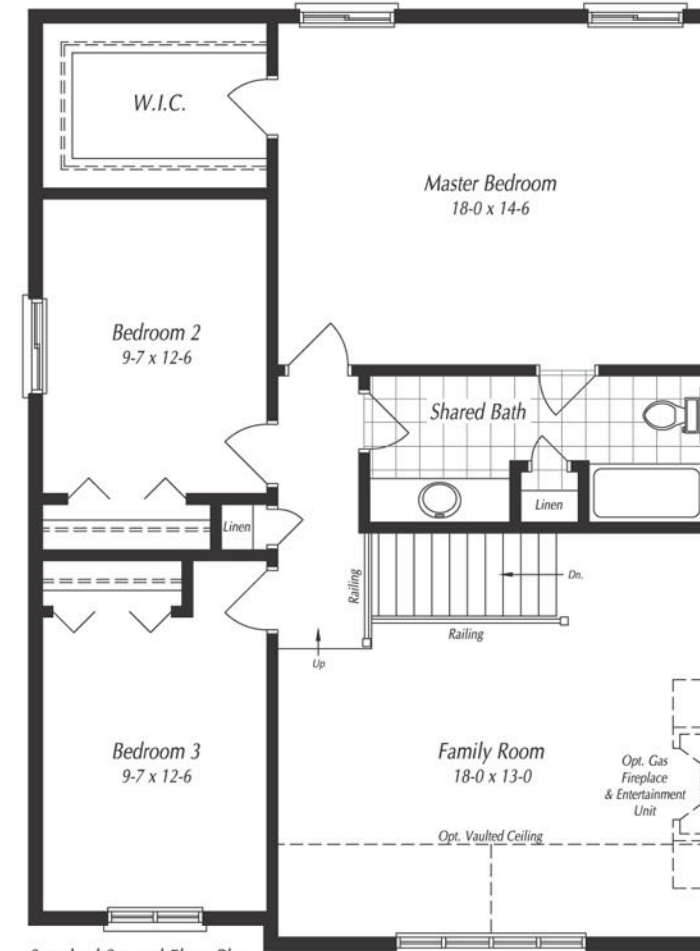

Basement Plan

Main Floor Plan

Standard Second Floor Plan

Second Floor w/ Optional Ensuite

VILLENEUVE  
 — 2006 SQ. FT. —