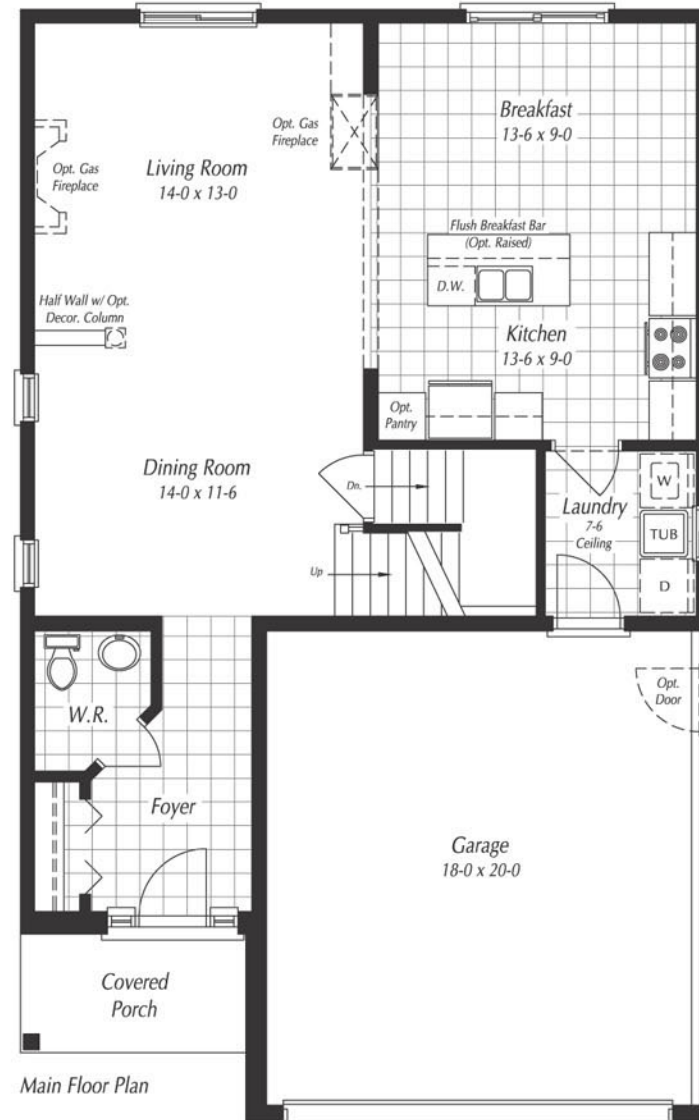

Basement Plan

Main Floor Plan

Standard Second Floor Plan

Second Floor w/ Optional Ensuite

VILLENEUVE  
 — 2006 SQ. FT. —