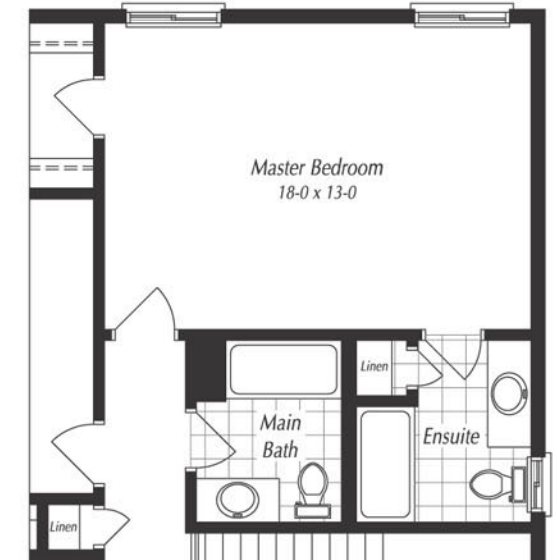

Basement Plan

Main Floor Plan

Standard Second Floor Plan

Second Floor w/ Optional Ensuite

VILLENEUVE  
 — 2006 SQ. FT. —