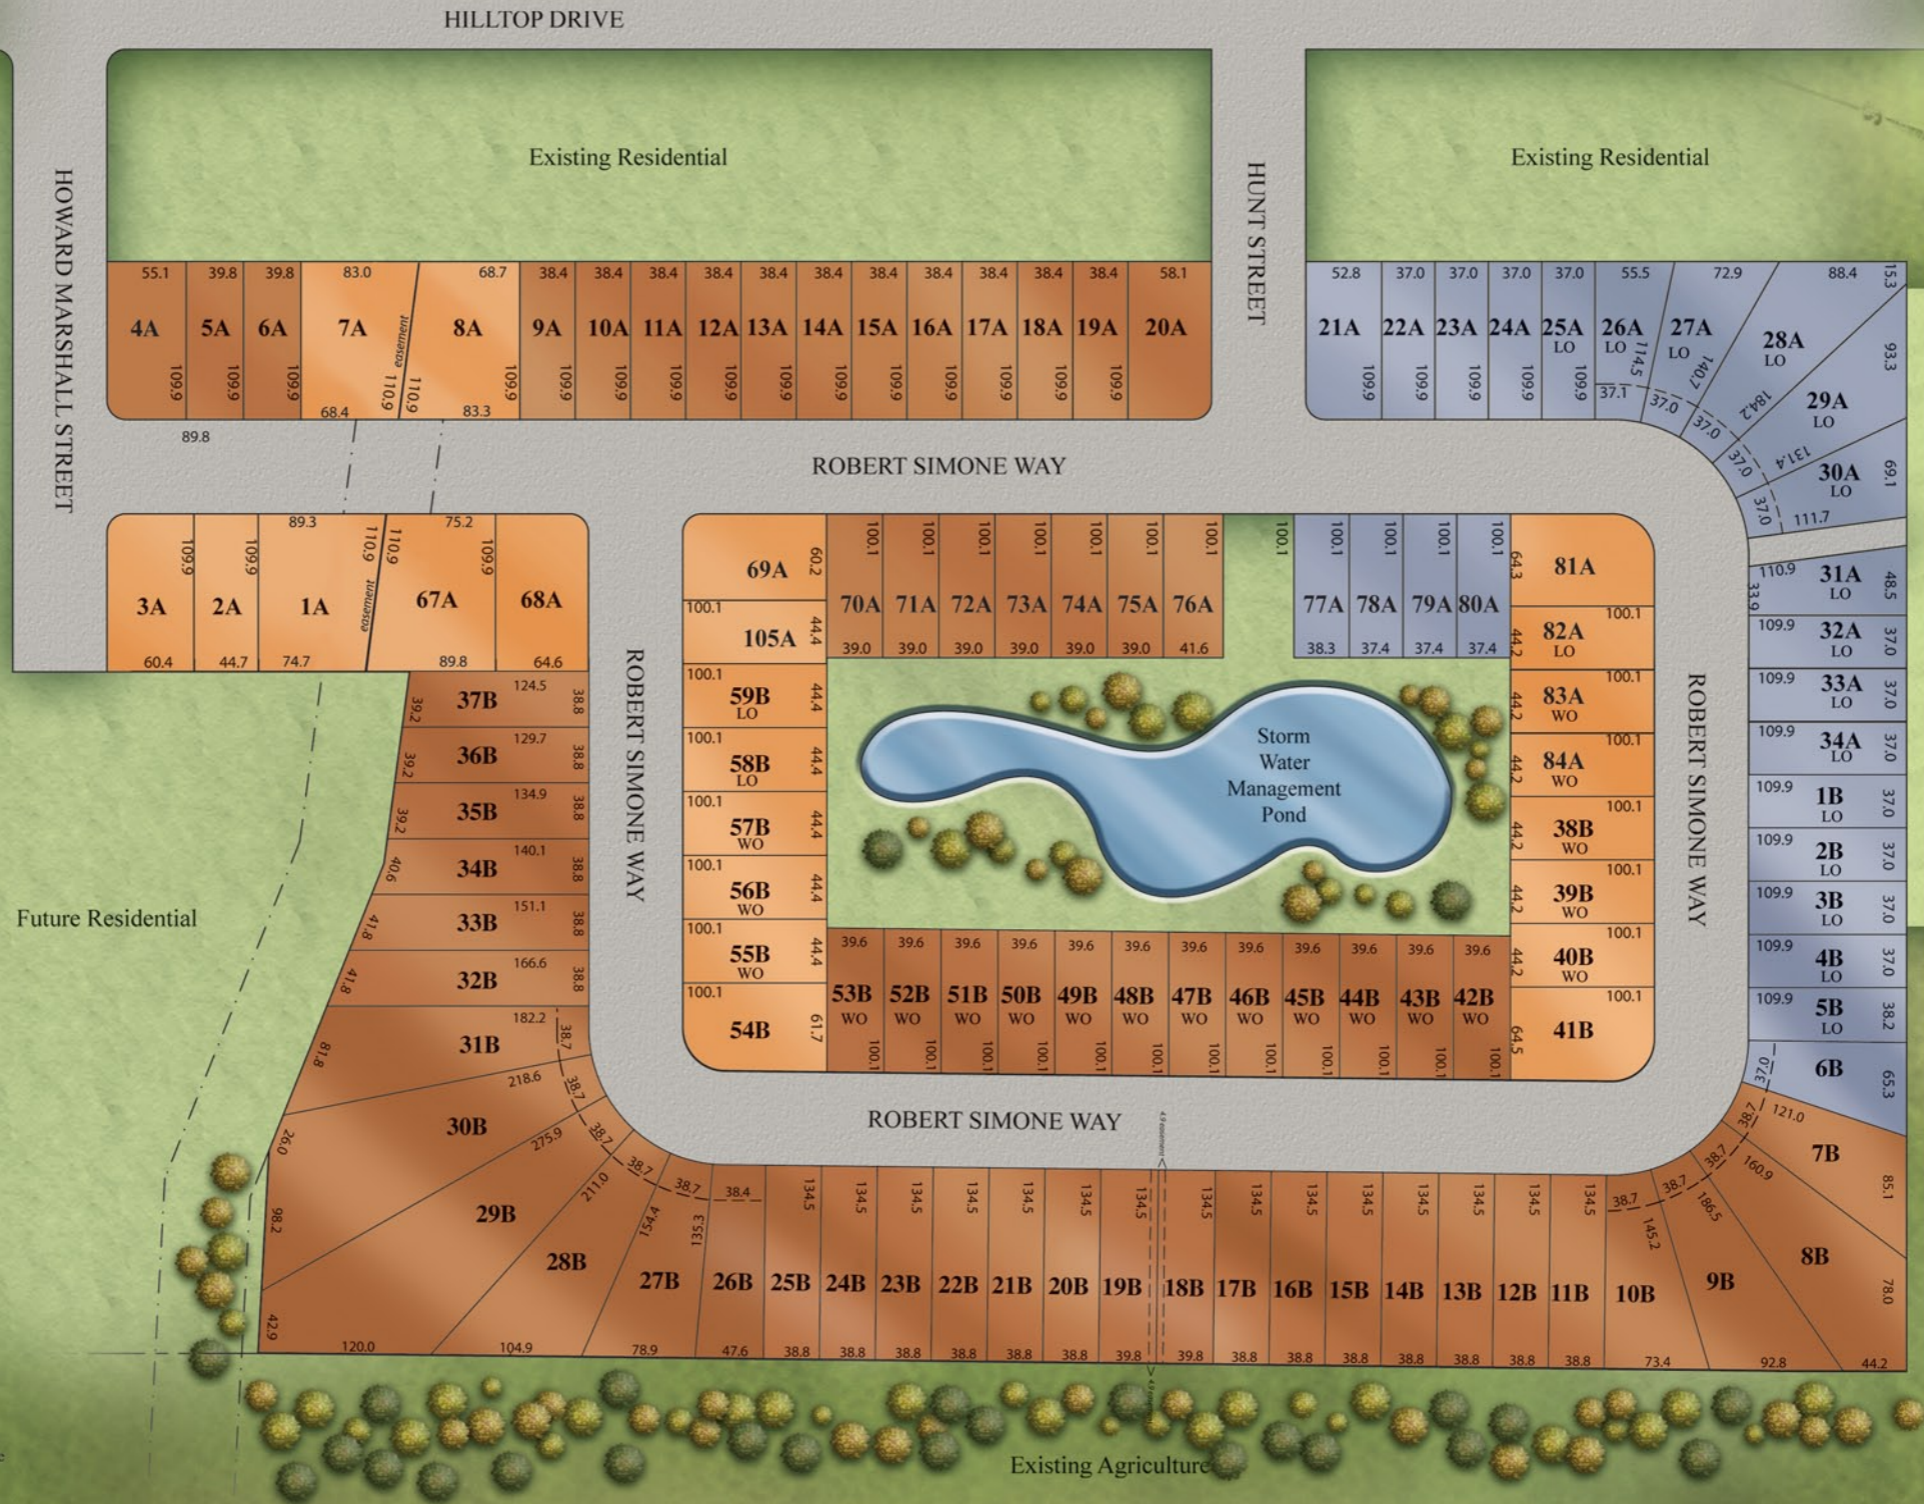

- Summit Series
- Apex Series
- Meridian Series

- A** Phase One
- B** Phase Two
- LO** Look-Out Lot
- WO** Walk-Out Lot

Site plan is artist's concept. Lot dimensions are approximate and depend on final survey. Landscape areas and plantings are concepts only and may vary from finished landscape. See sales representative for more information. E. & O. E.

Cedar Creek Elementary School